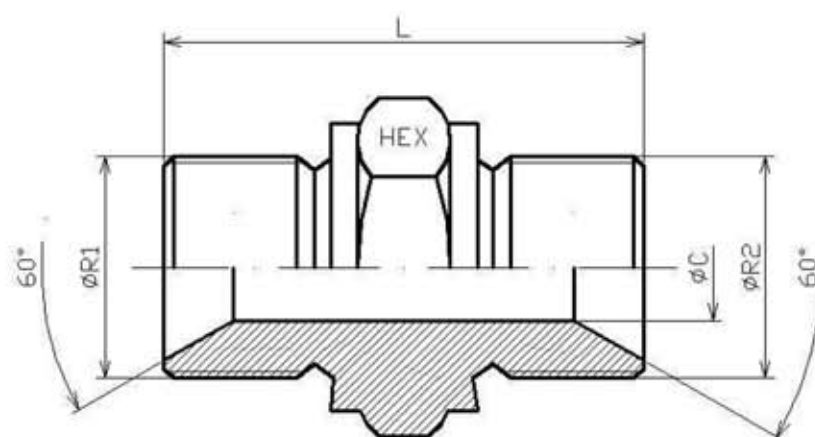

BSP Adaptors

Straight male adaptors

Adaptor male BSP 60° - male BSP 60°

Stainless Steel AISI 316-L

Part nº	R1	R2	L	HEX 1	ØC
Z101002	1/8" BSP	1/8" BSP	25	14	5
Z101004	1/4" BSP	1/4" BSP	32	17	6
Z101004H19	1/4" BSP	1/4" BSP	30	19	6
Z101006	3/8" BSP	3/8" BSP	35	22	8
Z101008	1/2" BSP	1/2" BSP	43	27	11
Z101010	5/8" BSP	5/8" BSP	45	30	14
Z101012	3/4" BSP	3/4" BSP	45	32	16
Z101016	1" BSP	1" BSP	54	41	22
Z101020	1"1/4" BSP	1"1/4" BSP	58	50	28
Z101024	1"1/2" BSP	1"1/2" BSP	62	55	33
Z101032	2" BSP	2" BSP	71	65	46
Z101032H70	2" BSP	2" BSP	71	70	46