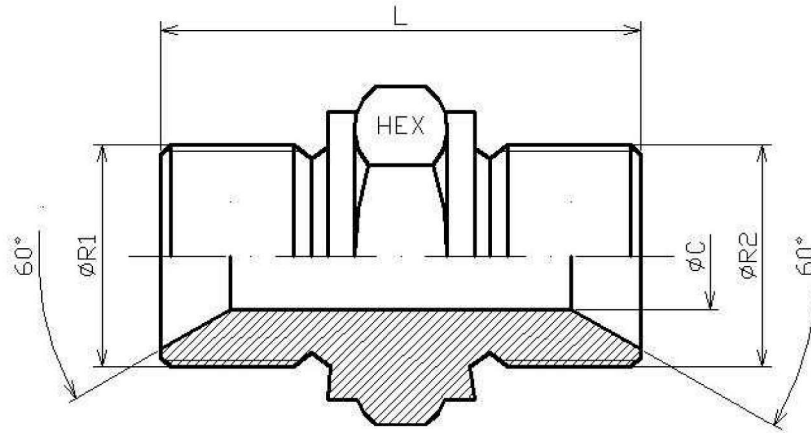

BSP Adaptors

Straight male adaptors

Adaptor male BSP 60° - male BSP 60°

Stainless Steel AISI 316-L

Part nº	R1	R2	L	HEX 1	ØC
Z101002	1/8" BSP	1/8" BSP	25	14	5
Z101004	1/4" BSP	1/4" BSP	32	17	6
Z101004H19	1/4" BSP	1/4" BSP	30	19	6
Z101006	3/8" BSP	3/8" BSP	35	22	8
Z101008	1/2" BSP	1/2" BSP	43	27	11
Z101010	5/8" BSP	5/8" BSP	45	30	14
Z101012	3/4" BSP	3/4" BSP	45	32	16
Z101016	1" BSP	1" BSP	54	41	22
Z101020	1"1/4 BSP	1"1/4 BSP	58	50	28
Z101024	1"1/2 BSP	1"1/2 BSP	62	55	33
Z101032	2" BSP	2" BSP	71	65	46
Z101032H70	2" BSP	2" BSP	71	70	46