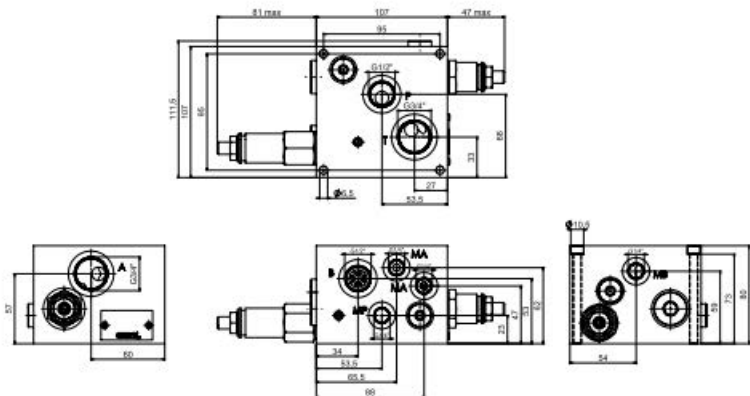

**BS.5.RGA... / BS.5.RIA... SPECIAL SUBPLATE MOUNTINGS WITH  
AUTOMATIC EXCLUSION REGENERATING CIRCUIT**

**OVERALL DIMENSIONS**

**BS.5.RGA...**

**BS.5.RIA... WITH AD.5.I.P.2.1**